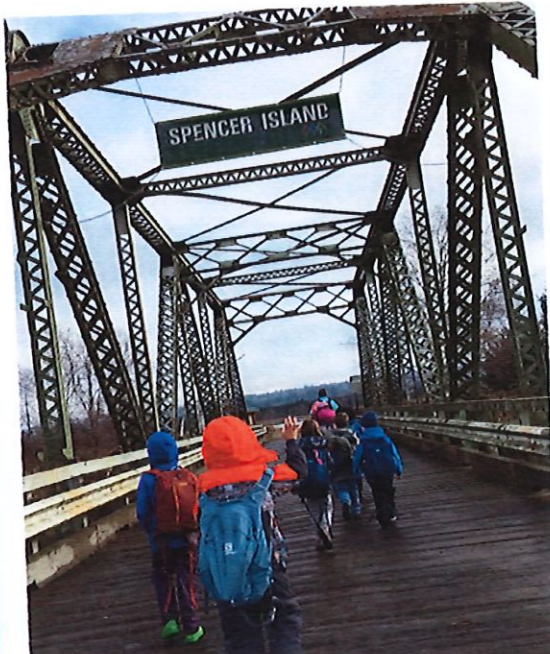

2-acres - 9 playgrounds!

SPLASH IN LAKE JOURNEY

EXPLORE NATURE

OFF-SITE FIELD TRIPS

FULLY OUTDOOR  
K1ST GRADE PROGRAM