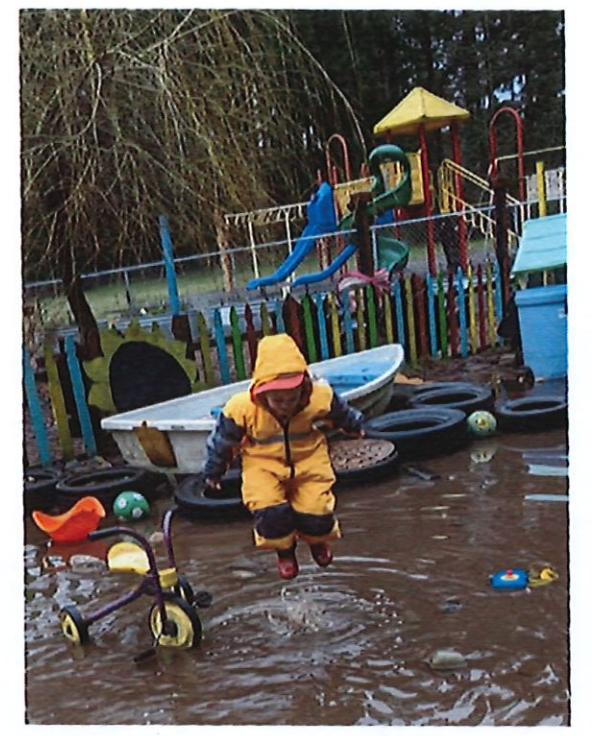

2-acres - 9 playgrounds!

SPLASH IN LAKE JOURNEY

EXPLORE NATURE

OFF-SITE FIELD TRIPS

FULLY OUTDOOR  
K1ST GRADE PROGRAM